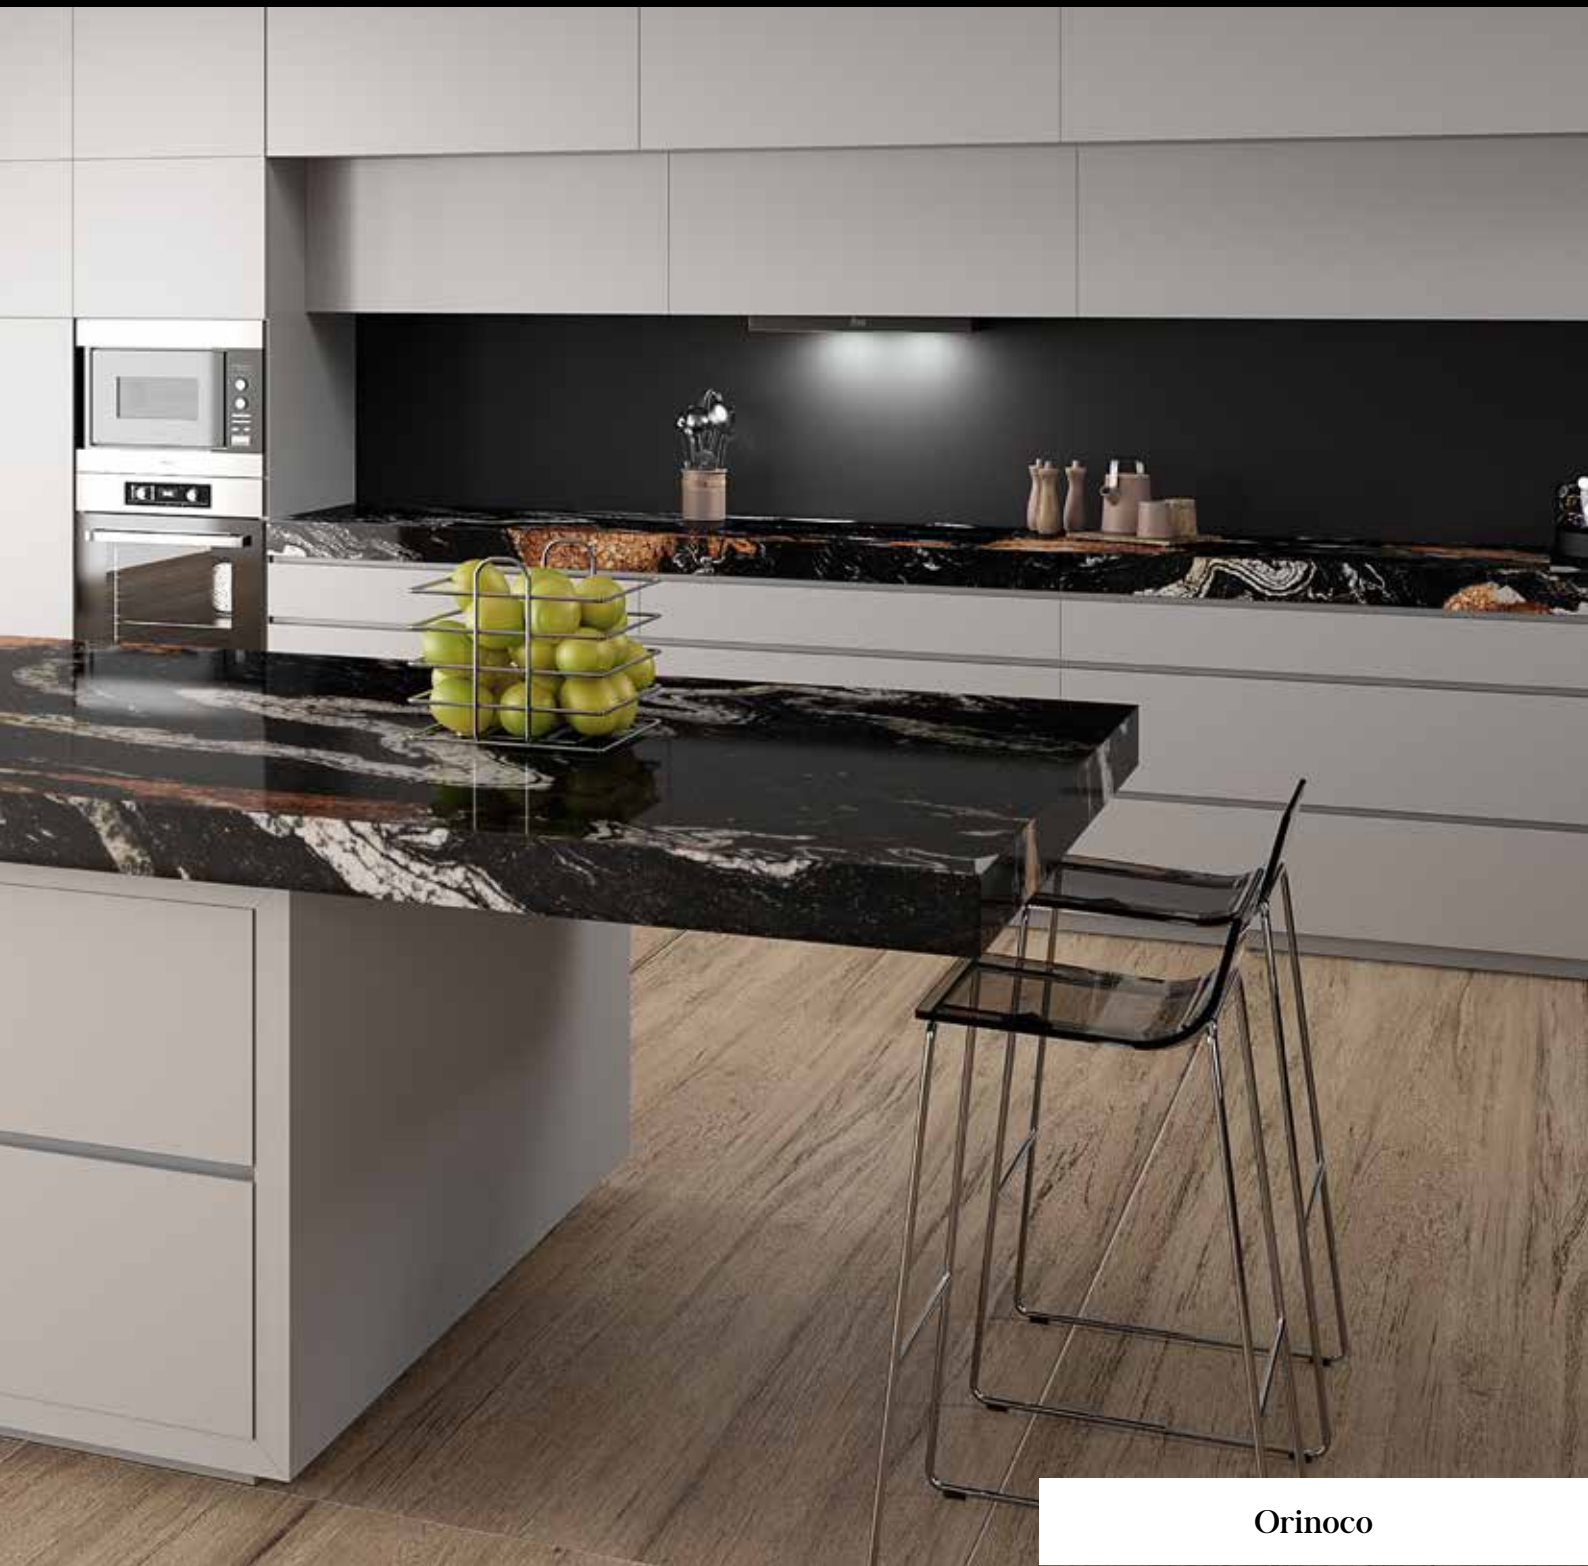

MOAK BLACK

Suede

Moak Black

ORINOCO

✦ Polished

Orinoco

SENSA, THE NATURAL
STONE SURFACE

SENSA, DOĞAL TAŞ YÜZEYİ