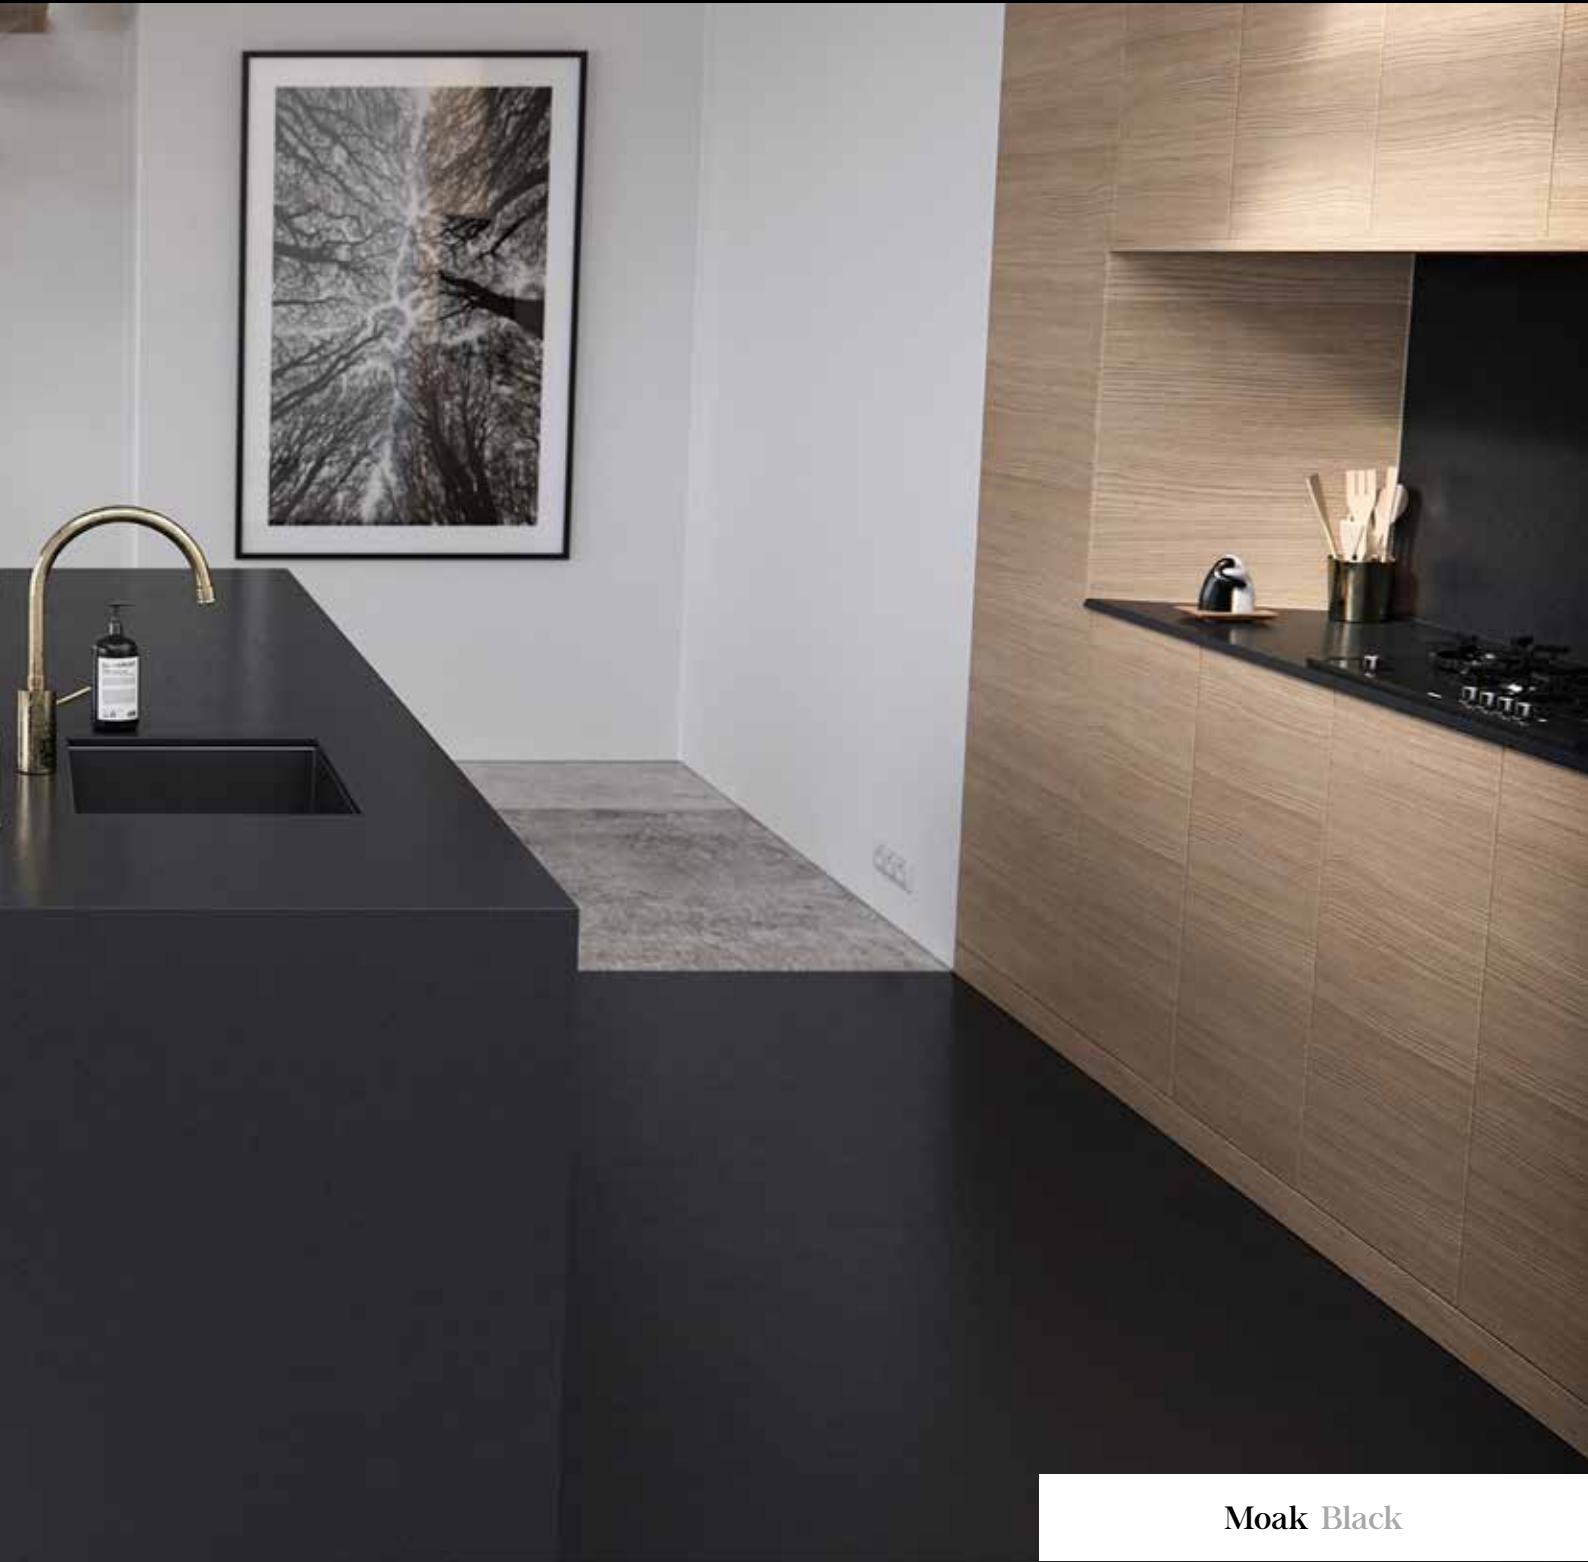

MOAK BLACK

Suede

Moak Black

ORINOCO

✦ Polished

Orinoco

SENSA, THE NATURAL
STONE SURFACE

SENSA, DOĞAL TAŞ YÜZEYİ