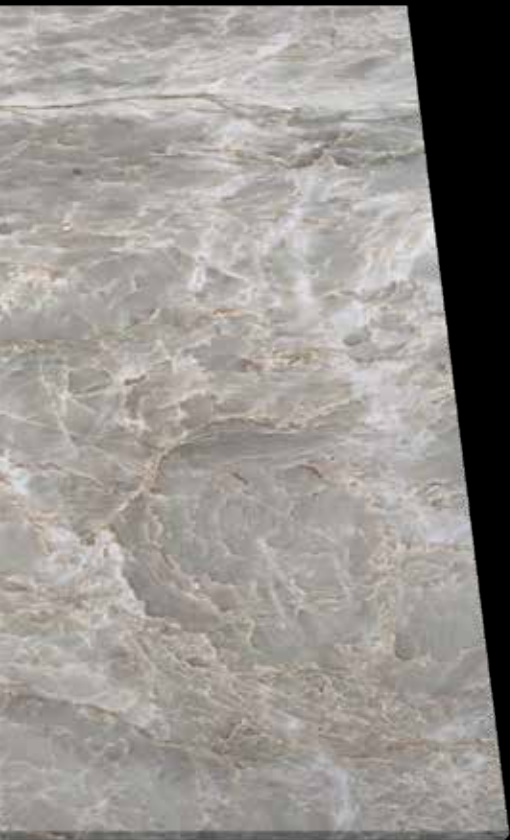

White Macaubas

VANCOUVER

 Suede

Vancouver

COLONIAL WHITE

✦ Polished

Colonial White

ICE BLUE